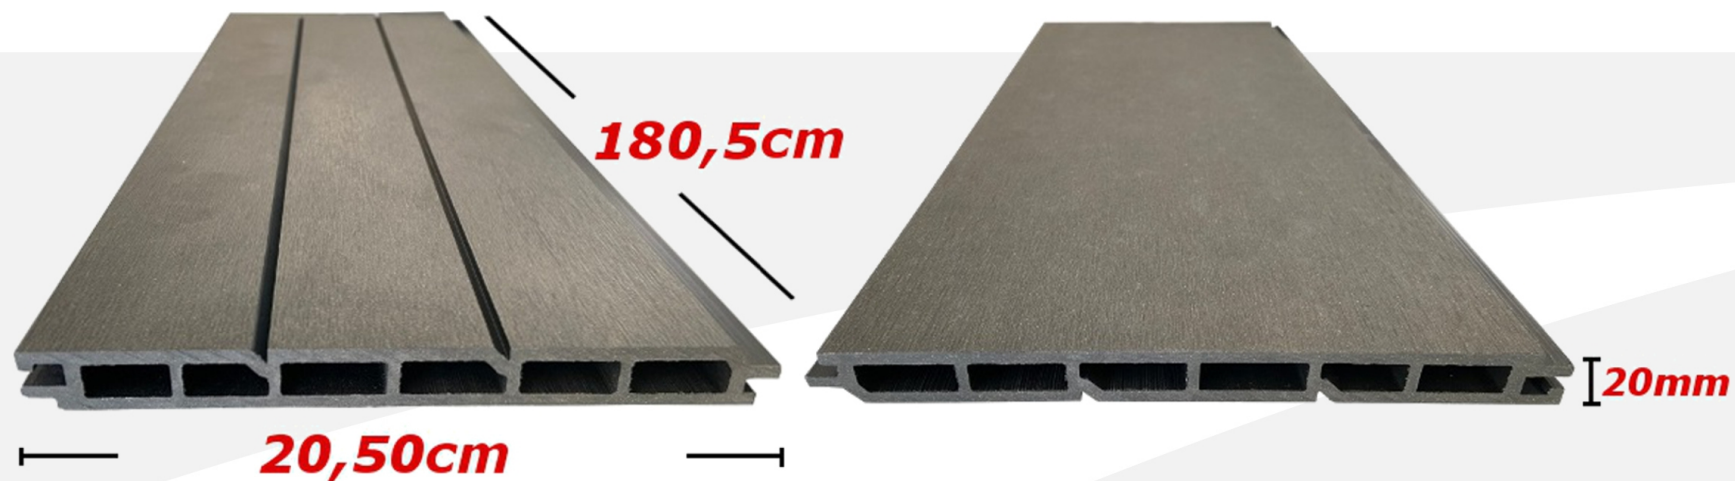

WPC Recinzioni