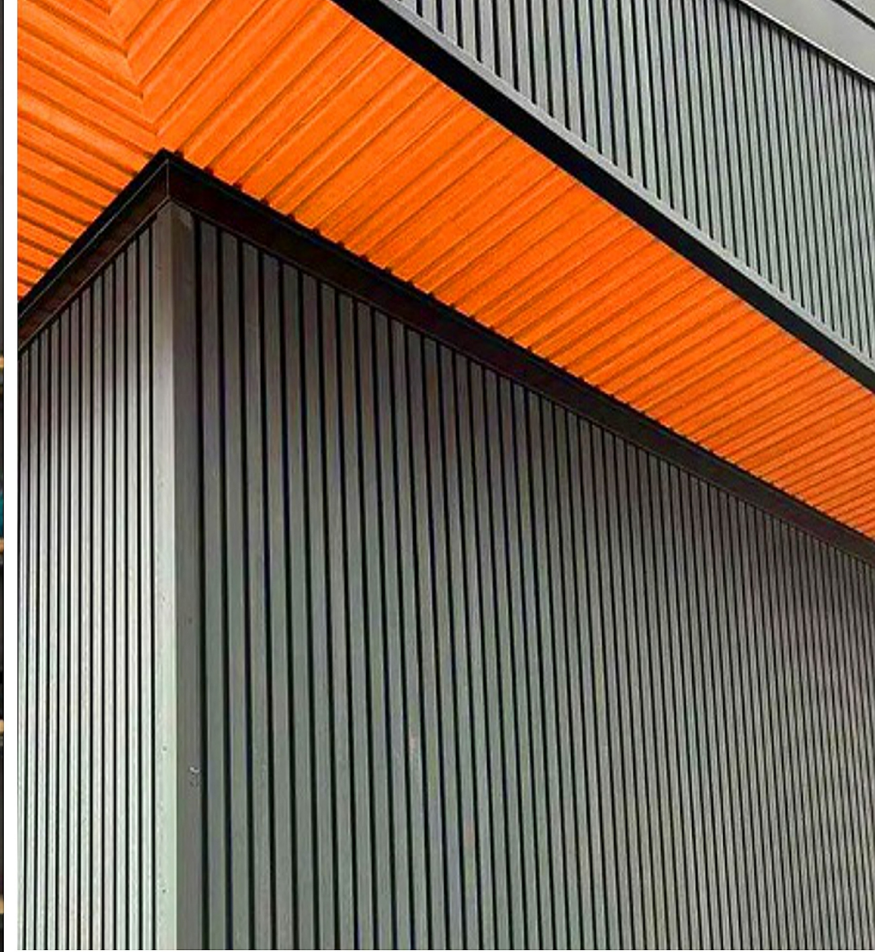

Rivestimenti WPC