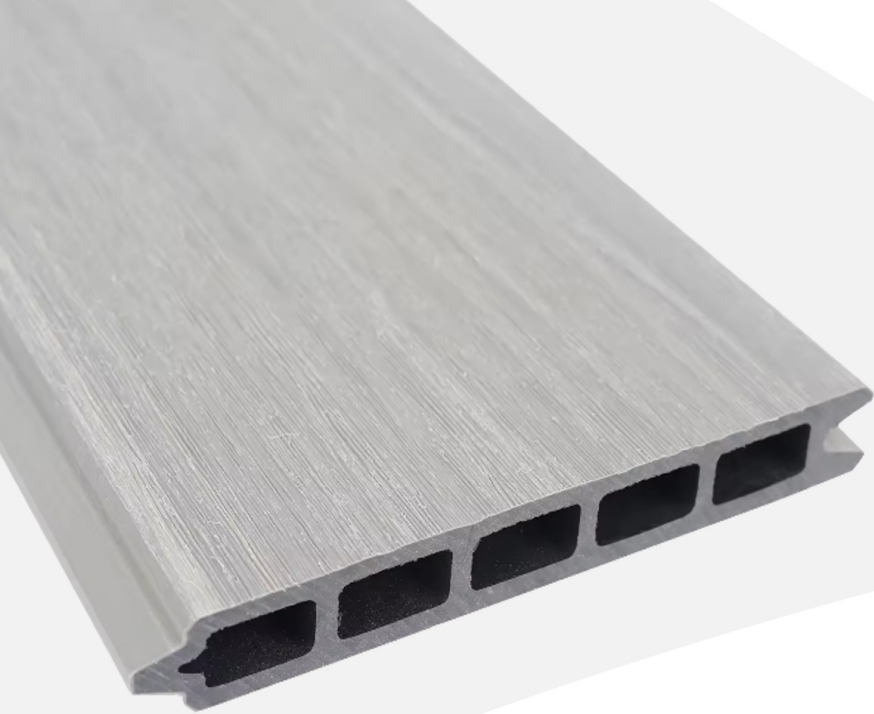

# Pavimenti WPC

**SUPPORTI REGOLABILI**

**CLIPS INOX  
+Vite**

**PEDANA ALLUMINIO**

**TRAVETTO  
50x30mm**

**TRATTAMENTO  
PROTERRIVO**

**ANGOLARE WPC  
RIFINITURA**

A modern WPC fence with horizontal brown and green slats, set against a backdrop of a house and a tree. The fence is made of brown vertical posts and horizontal slats, with a concrete base. The background shows a house with a red roof and a tree with green leaves under a blue sky with clouds.

**Recinzioni WPC**

# WPC Recinzioni

**LISTONE DA INCASTRO: Recinto 205**

Lunghezza : 180,5cm - Larghezza : 20,5 - Spessore : 20mm

Listone da incastro